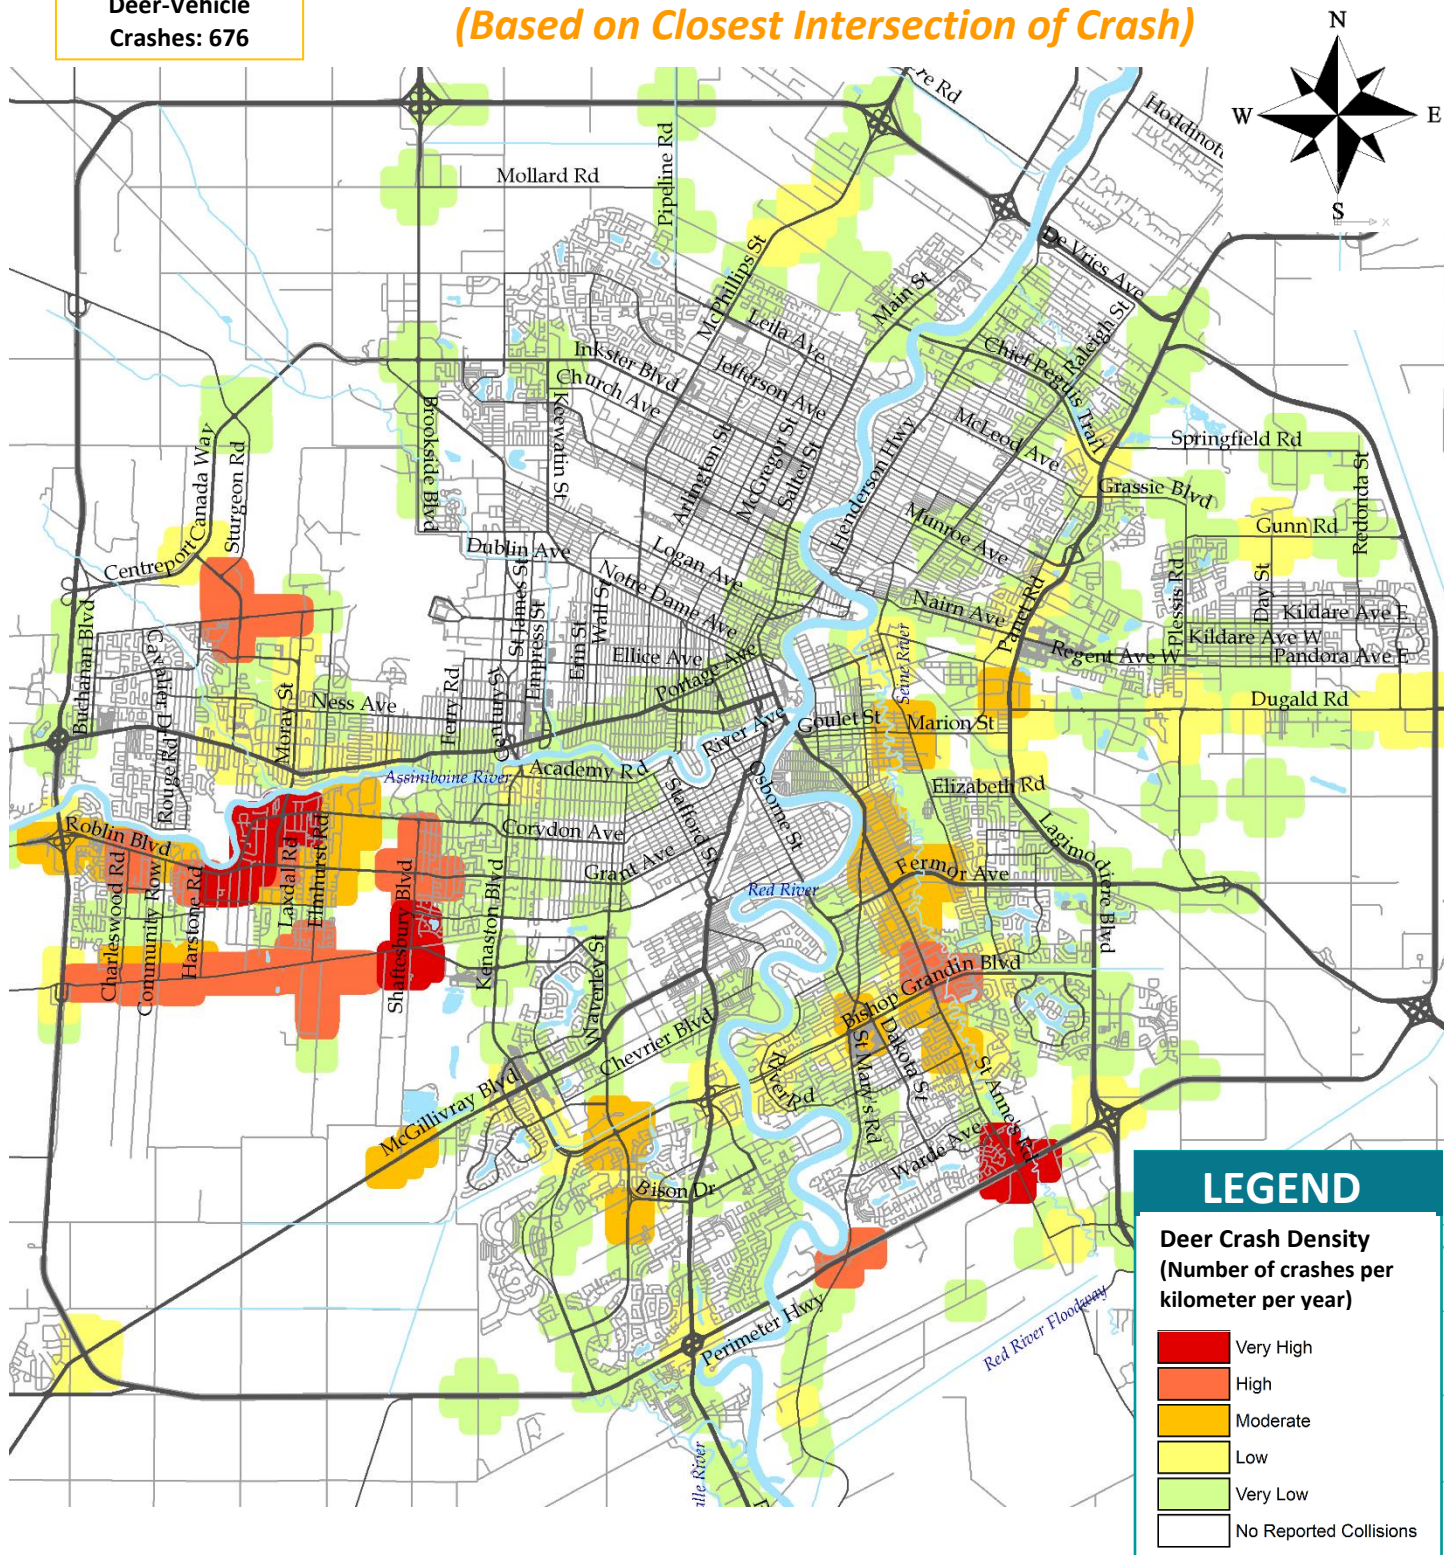

Average Annual
Deer-Vehicle
Crashes: 676

CITY OF WINNIPEG

Top Deer-Vehicle Crash Areas 2014-2018 (Based on Closest Intersection of Crash)

Source: Collision data (calendar year) from Manitoba Public Insurance

Note: Collision location is self-reported by Manitoba Public Insurance claimants. Only those crashes where a claimant provided information regarding the nearest intersection to the crash are illustrated on this map.

For crash locations by municipality, please see the companion map: "Manitoba: Top Deer-Vehicle Crash Areas 2014-2018".