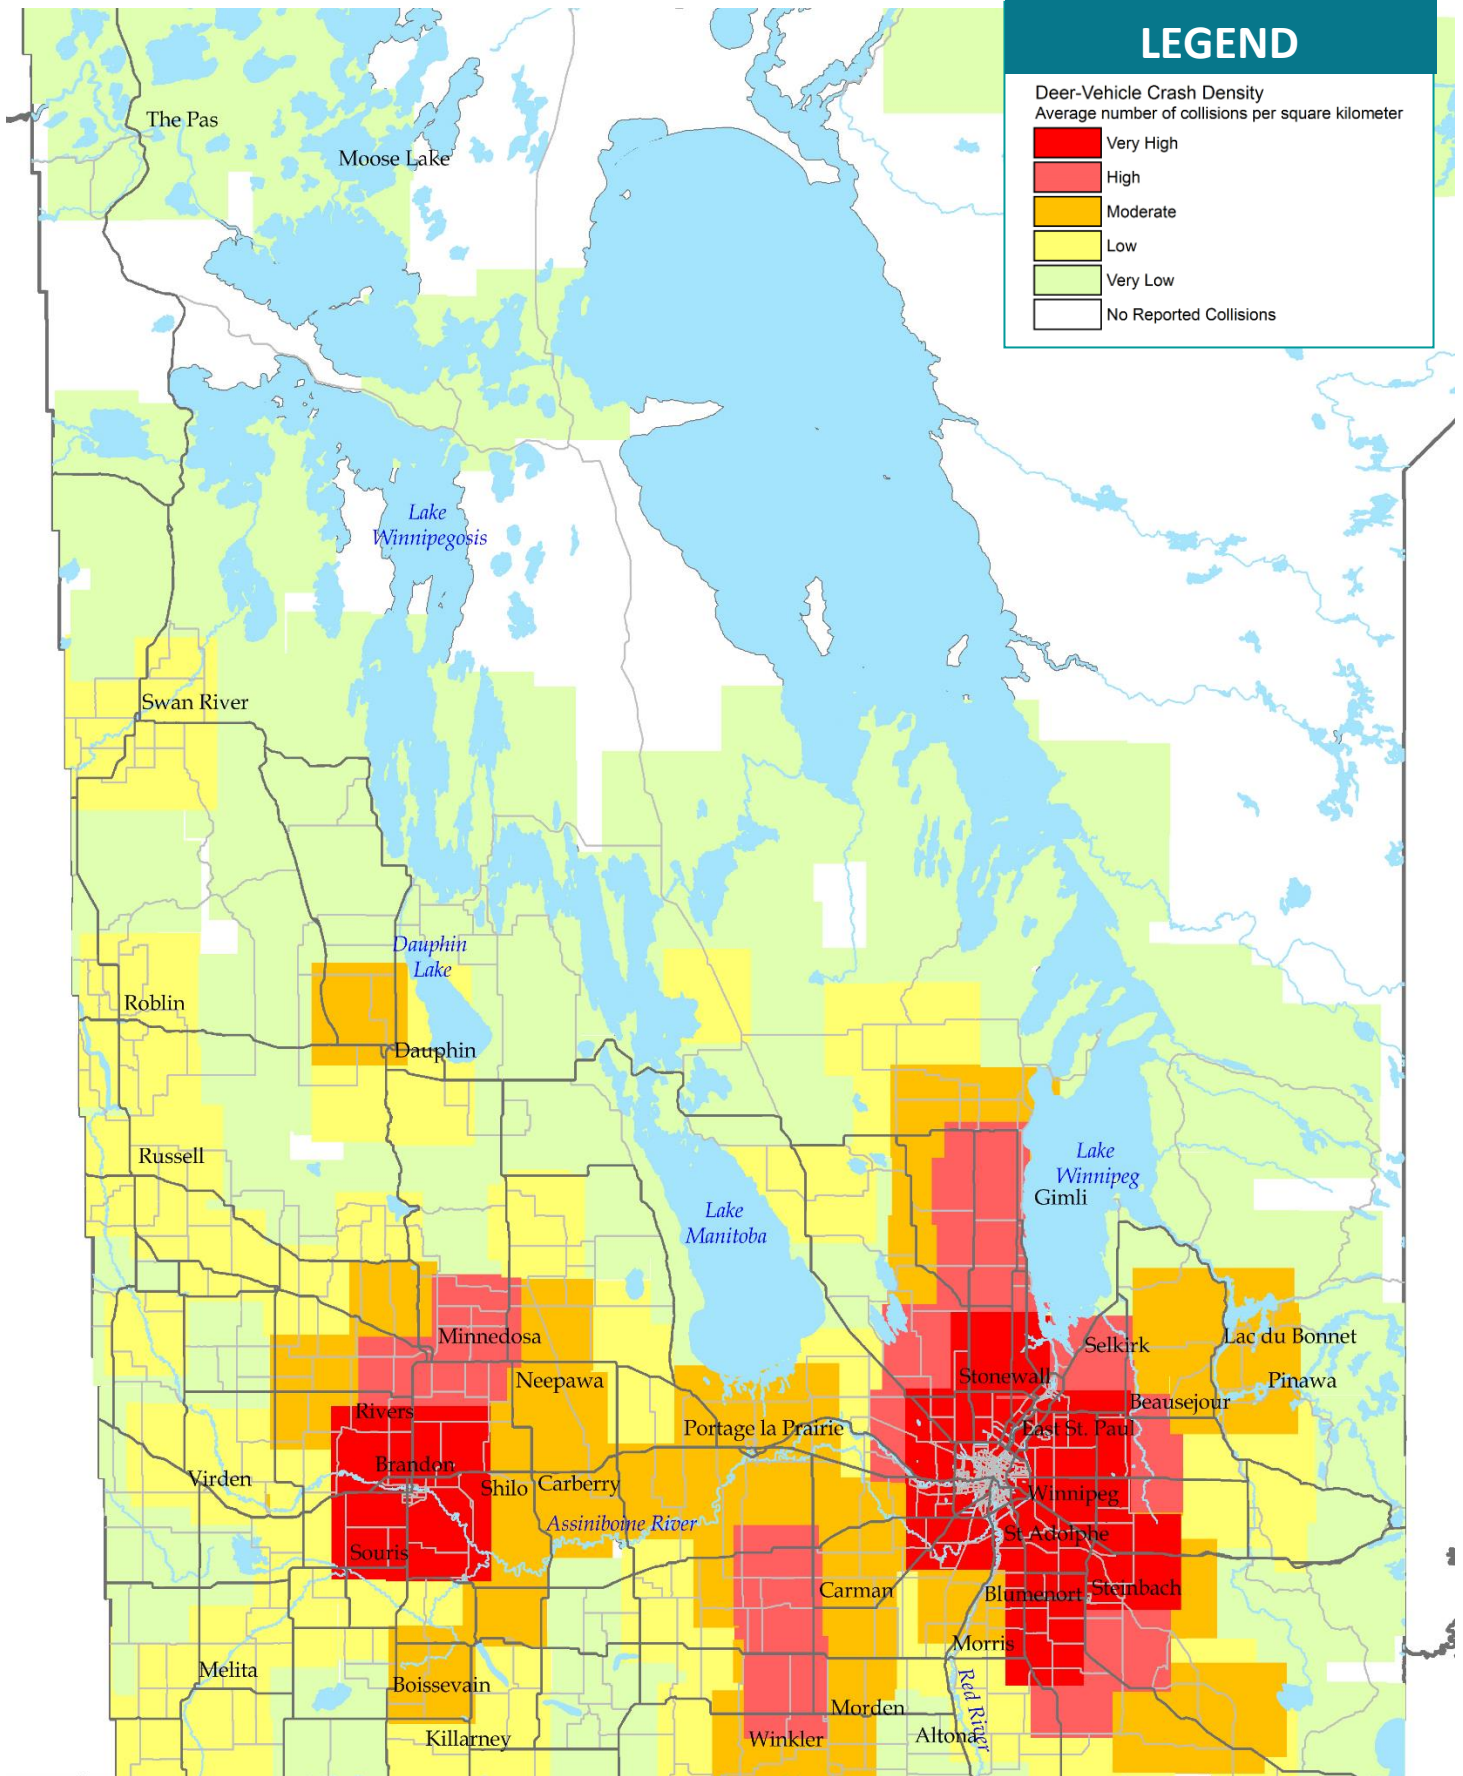

Average Annual
Deer-Vehicle
Crashes: 7,777

MANITOBA

Top Deer-Vehicle Crash Areas 2014-2018 (Based on the Number of Crashes per Municipality)

Source: Collision data (calendar year) from Manitoba Public Insurance.

Notes: Collision location is self-reported by Manitoba Public Insurance claimants and is based on the nearest city or town. Crashes may occur within, or outside of town limits.

The collision density is based on the frequency of deer-vehicle crashes for the reported locations

In Manitoba, deer-vehicle crashes have been reported as far north as Lac Brochet, however the density of these types of crashes is low in the area north of Swan River.

For top deer-vehicle crashes within the City of Winnipeg, please see the companion map "City of Winnipeg: Top Deer-Vehicle Crash Areas 2014-2018."